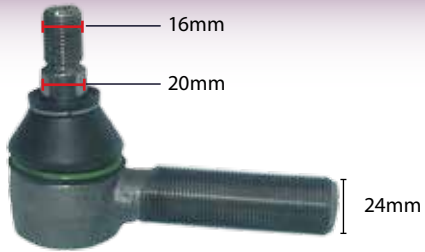

Track Rod Ends

1112

Track Rod End 2680 SAME
Landini