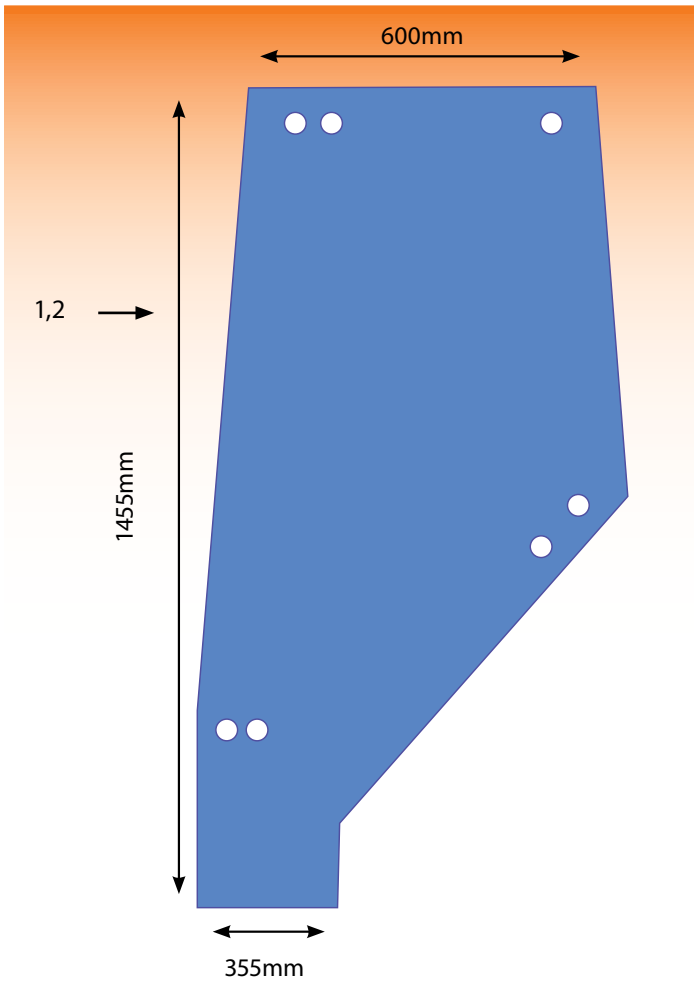

Landini Blizzard Side Door

1.	6358	Glass Landini Blizzard Door RH
2.	6357	Glass Landini Blizzard Door LH
3.	6373	Gasket Blizzard Door Lock
4.	6363	Door Lock for Landini Blizzard RH
5.	6362	Door Lock Landini Blizzard LH
6.	6372	Nut for Door Strut 42/54's / Blizzard
7.	6399000	Mirror Complete RH
8.	6399001	Mirror Complete LH (225x312mm)
9.	6398025	Landini Legend / Deutz Only 225 x 312