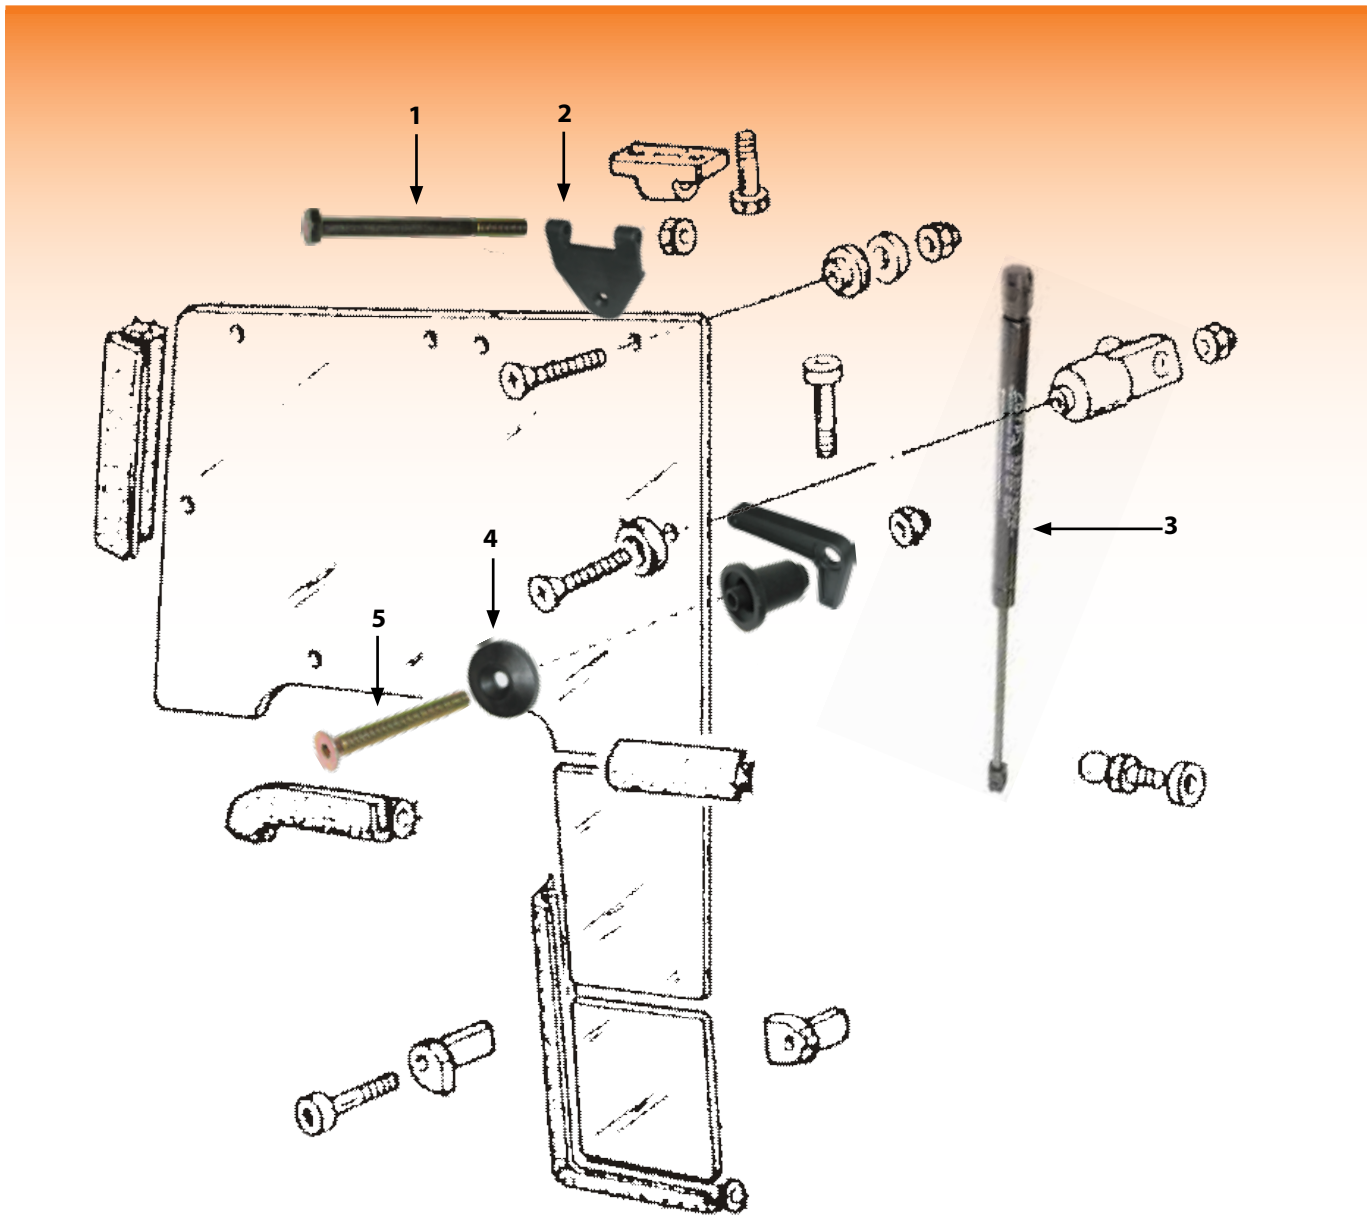

Arm Rest Grammer Seat RH
Landini John Deere

2136

** DISCONTINUED WITHOUT
REPLACEMENT
**

63377

Door Latch Landini Powerfarm
Alpine Globus [Oe Ref: 04325565](#)

6370

Window Hinge
Blizzard Rear

Landini Blizzard Windscreen