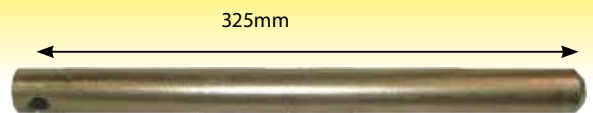

Brake Parts

42263

Brake Reservoir Fiat 90 Series

Stabiliser

41737

Stabiliser Same Explorer 95 & 110 Silver **510 - 570mm**

Dromone Parts

Hinge Pins

DRP74753P

Hinge Pin Sub Assyembly

DRP48715

Hinge Pin

Drop In Pins

DRP48810

Drop In Pin

DRP48832

Drop In Pin

DRP48818

Drop In Pin - 2 Pin Type Push Back