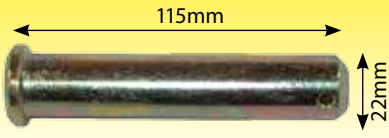

DRP48715

Hinge Pin 325mm
Long 25.2mm Thick

Dromone Parts

Drop In Pins

DRP48810

Drop In Pin

DRP48832

Drop In Pin