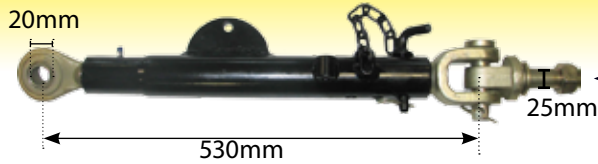

Stabilisers

59519