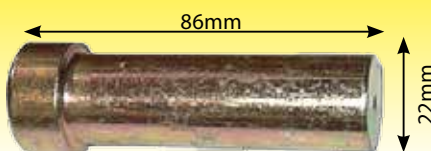

DRP48818

Drop In Pin