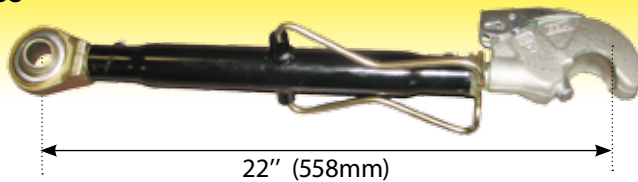

Top Link

41738

Top Link CBM Cat 2 (15" Tube) Min 23" Max 31"
Landini Legend/Mc Cormack MC & MTX's

4044