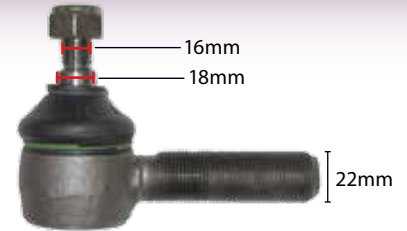

1114

Track Rod End Same

4334