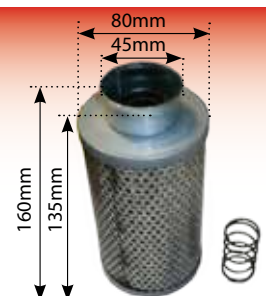

6386

Transmission Oil
Filter Landini 10000
1014 2020 2680
From SN 1990

6404

Hydraulic Oil
Filter Landini
10000 Up To
SN Pre 1990

Date:..... **No. of Pages:**.....
Name of the Rep:..... **A/C Number:**.....
From:..... **e-mail:**.....
Phone No.:..... **Fax No.:**.....