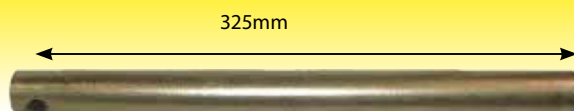

Stabilisers

59519

Stabiliser Landini Ghibli 90 530mm long
** End is 51974 **

51974

Stabiliser End Threaded John Deere 6000 Serie Heavy Duty Short **SUITS 59654** 8200 Series
SUITS 62139 Massey Ferguson

Top Link

41738

Top Link CBM Cat 2 (15" Tube) Min 23" Max 31"
Landini Legend/Mc Cormack MC & MTX's

4044

Top Link Ball CAT 2

DRP59000

Pick Up Hitch Cable - 1820mm
Pull Cable Standard Pull
Sleeve 1500mm Overall 1900mm

DRP590001

Pick Up Hitch Cable Landini Legend - 2030mm
Also fits Case MX150-170 Sleeve 1850mm Overall 2070mm

DRSP30312

Ram Hydraulic Release
Dromone Hitch
(Overall length 9 1/4" 23.5cm)

DRP55101

Landini Locking Spigot (2 Holes)

DRP48715

Hinge Pin 325mm
Long 25.2mm Thick