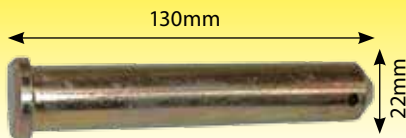

DRP48715

Hinge Pin 325mm
Long 25.2mm Thick

Dromone Parts

Drop In Pins

DRP48810

Drop In Pin

DRP48832

Drop In Pin