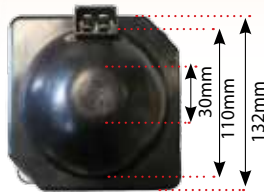

Mirrors

6490001

6490000

Mirror Complete Same
Deutz RH
(180X236mm)

6480025

Head Lamps

1156

Head Lamp SAME Explorer 55
60 60II 60SP 60SP II 65 65SP
70 70II 70SP 70SP II 75 75SP 80
80II 80SP 80SP II 90 90II 90SP
95 Galaxy

1150

Switches

52278

53638

53634

53637